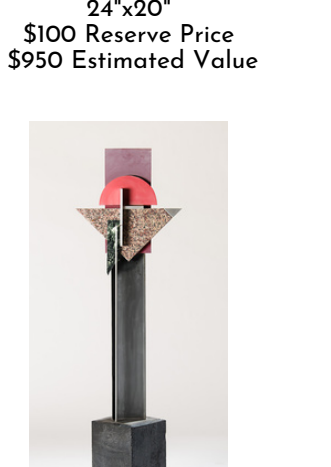

Artist: Johns
Dancers Against the Wind
54"x79"
$100 Reserve Price
$5,000 Estimated Value