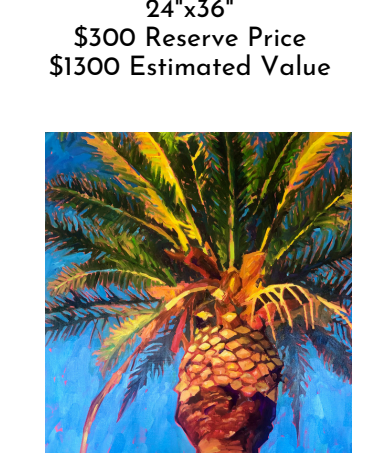

Artist: Darore Collective
Skeleppop
11.5"x14.5"
$60 Reserve Price
$150 Estimated Value

Artist: Gamel
Actions Speak Louder
24"x36"
$300 Reserve Price
$1300 Estimated Value