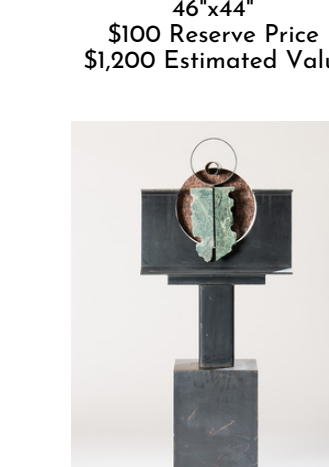

Artist: Offutt
(3) Glass Vases
7" Tall
$100 Reserve Price
$300 Estimated Value