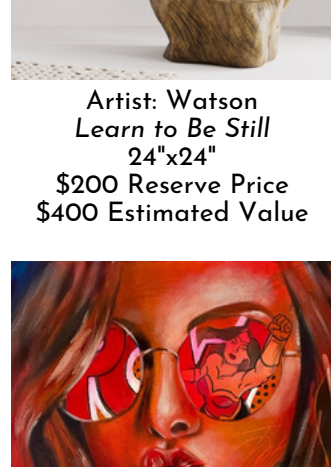

Artist: Proffitt  
*Emerge*  
20"x20"x1.5"  
\$350 Reserve Price  
\$520 Estimated Value

Artist: Proffitt  
*Fleur*  
16"x20"x1"  
\$365 Reserve Price  
\$580 Estimated Value

Artist: Spawn  
*Wood Fired BMix & Iron Oxide Swirl Vase Pair*  
9.5" tall  
\$140 Reserve Price for the pair  
\$150 Estimated Value

Artist: Spawn  
*Wood Fired Rods Bad Slim Textured Vase*  
12" tall  
\$70 Reserve Price  
\$80 Estimated Value

Artist: Reichart  
*Motherhood*  
21.5"x17.5"  
\$150 Reserve Price  
\$225 Estimated Value

Artist: Vulcano  
*Move*  
20"x4"x6"  
\$375 Reserve Price  
\$525 Estimated Value

Artist: Watson  
*Learn to Be Still*  
24"x24"  
\$200 Reserve Price  
\$400 Estimated Value

Artist: Watson  
*A Soul Set Free*  
20"x24"  
\$200 Reserve Price  
\$400 Estimated Value