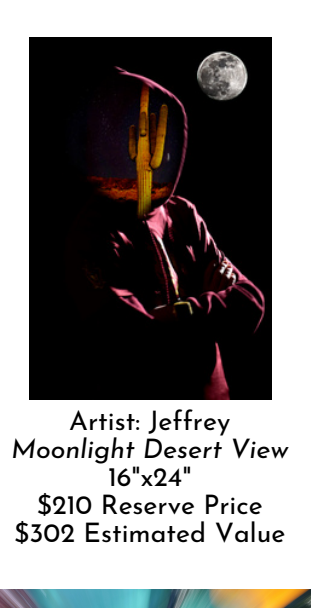

Artist: Gamel
Actions Speak Louder
24"x36"
$300 Reserve Price
$1300 Estimated Value

Artist: Holmstedt
Queen of the Sunrise
30"x40"
$600 Reserve Price
$800 Estimated Value