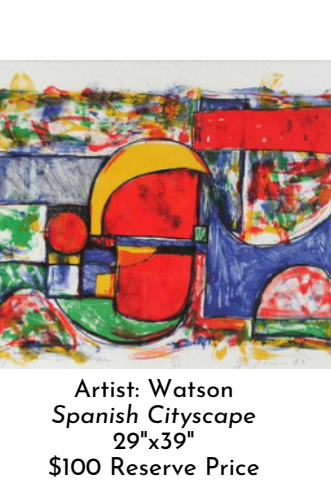

Artist: Sandell  
*Spiraling Ethics (State II)*  
31"x84"  
\$100 Reserve Price  
\$2,000 Estimated Value

Artist: Thompson  
*Agave Colorata*  
21"x19"  
\$100 Reserve Price  
\$600 Estimated Value

Artist: Thompson  
*Agave Ocahui*  
21"x19"  
\$100 Reserve Price  
\$600 Estimated Value