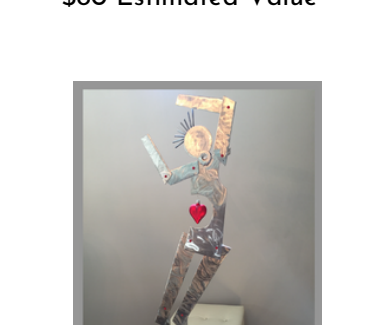

Artist: Proffitt  
*Emerge*  
20"x20"x1.5"  
\$350 Reserve Price  
\$520 Estimated Value

Artist: Proffitt  
*Fleur*  
16"x20"x1"  
\$365 Reserve Price  
\$580 Estimated Value

Artist: Spawn  
*Wood Fired BMix & Iron Oxide Swirl Vase Pair*  
9.5" tall  
\$140 Reserve Price for the pair  
\$150 Estimated Value